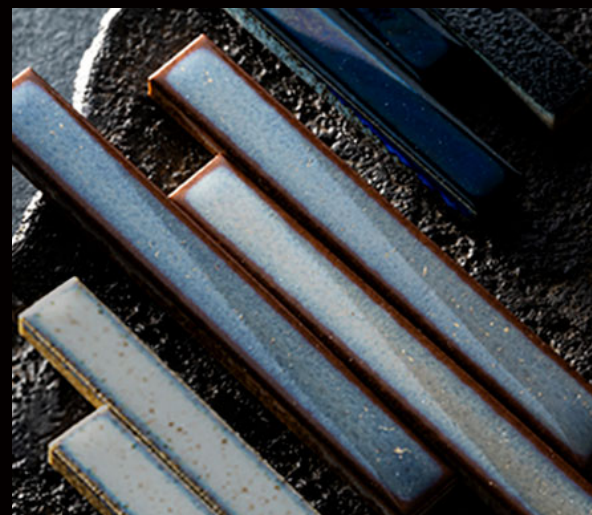

窯変 YOHEN BORDER

INAX

Japanese Tile World

<https://www.inaxtile.com/products/bathroom-kitchen/yohen-border/>

Impressive and modern tiles born from traditional Japanese glazes

"Yohen Border" is created from the traditional Japanese pottery technique known as "yohen glaze." Yohen is the term for the accidental color changes that occur due to the flames in the kiln. The striking coloration has both a traditional and a modern feel to it. It is the most popular selection from INAX.

Seven colors featuring distinctive glazes are available

IM-1015P1/YB1G
White

IM-1015P1/YB2H
Ivory

IM-1015P1/YB4H
Black

IM-1015P1/YB102
Yohen White

IM-1015P1/YB21G
Light Turquoise Blue

IM-1015P1/YB22G
Turquoise Blue