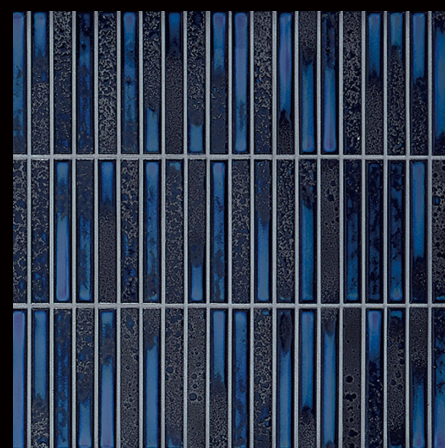

窯変 YOHEN BORDER

INAX

Japanese Tile World

<https://www.inaxtile.com/products/bathroom-kitchen/yohen-border/>

Impressive and modern tiles born from traditional Japanese glazes

"Yohen Border" is created from the traditional Japanese pottery technique known as "yohen glaze." Yohen is the term for the accidental color changes that occur due to the flames in the kiln. The striking coloration has both a traditional and a modern feel to it. It is the most popular selection from INAX.

Seven colors featuring distinctive glazes are available

IM-1015P1/YB1G
White

IM-1015P1/YB2H
Ivory

IM-1015P1/YB4H
Black

IM-1015P1/YB102
Yohen White

IM-1015P1/YB21G
Light Turquoise Blue

IM-1015P1/YB22G
Turquoise Blue