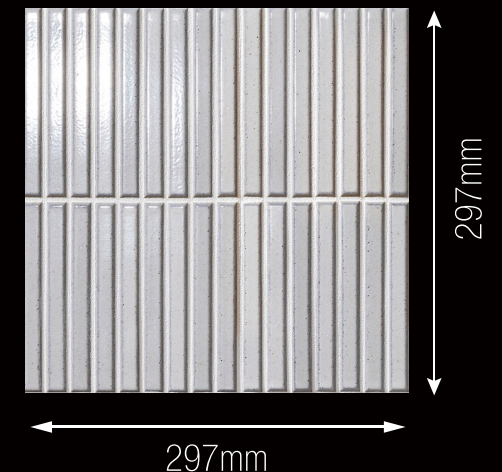

## Available in four colors

IM-1520P1/SSA-1  
White

IM-1520P1/SSA-2  
Beige

IM-1520P1/SSA-3  
Blue

IM-1520P1/SSA-4  
Light Grey

### Specifications

Size/pc	147x15.8mm
Size/sht (Actual)	297x297mm
Size/sht (Nominal)	300x300mm
Thickness	8mm
Joint	3mm
Quantity/sqm	11.5shts
Quantity/ctn	11shts
Weight/ctn	15.5kkg

Dimension of sheet (32pcs)