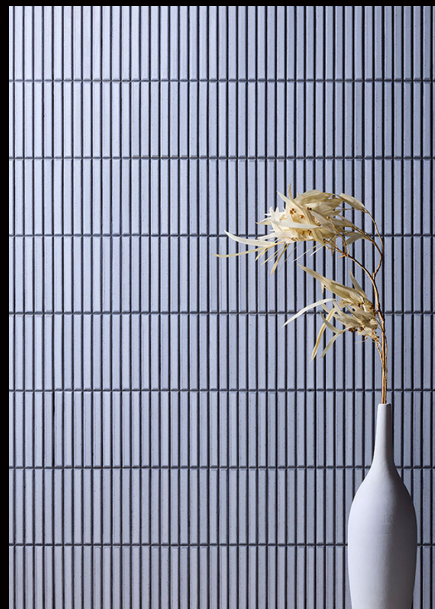

Available in four colors

IM-1520P1/SSA-1
White