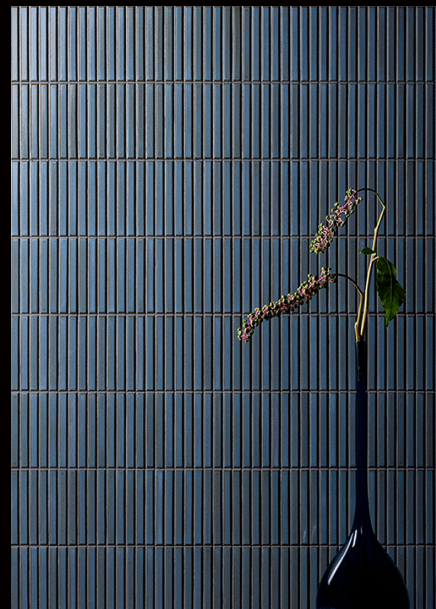

## A new take on translucent kiln-altered glaze! Gleaming tiles with glass-like transparency

The prized and popular Yohen glaze takes on an exceptionally beautiful quality when enhanced with transparency resulting in the subtle sheen of Suisai tiles. Suisai tiles retain the traditional charm of the original glaze while revealing a modern, glass-like transparency. This collaboration of color interest and clarity creates a new and unique tile collection for today's home.

## Glass-like transparency for kitchen backsplashes

The glass-like transparency of the Suisai collection complements the clear, refreshing qualities of water, making it ideal not only for bathroom walls but also as a replacement for glass mosaic in kitchen backsplashes. Available in four cool, softly muted colors.

## Available in four colors

IM-1520P1/SSA-1  
White

IM-1520P1/SSA-2  
Beige

IM-1520P1/SSA-3  
Blue

IM-1520P1/SSA-4  
Light Grey