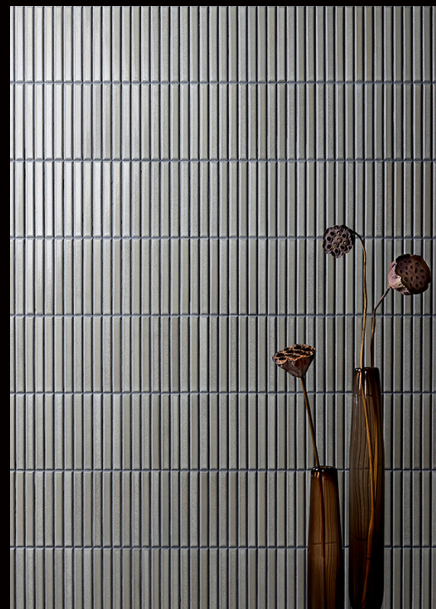

## A new take on translucent kiln-altered glaze! Gleaming tiles with glass-like transparency

The prized and popular Yohen glaze takes on an exceptionally beautiful quality when enhanced with transparency resulting in the subtle sheen of Suisai tiles. Suisai tiles retain the traditional charm of the original glaze while revealing a modern, glass-like transparency. This collaboration of color interest and clarity creates a new and unique tile collection for today's home.

## Glass-like transparency for kitchen backsplashes

The glass-like transparency of the Suisai collection complements the clear, refreshing qualities of water, making it ideal not only for bathroom walls but also as a replacement for glass mosaic in kitchen backsplashes. Available in four cool, softly muted colors.

## Available in four colors

IM-1520P1/SSA-1  
White

IM-1520P1/SSA-2  
Beige

IM-1520P1/SSA-3  
Blue

IM-1520P1/SSA-4  
Light Grey