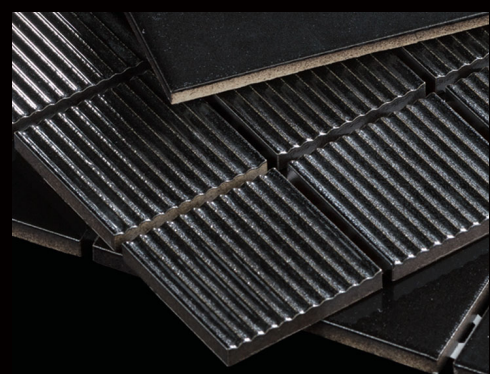

## BIYUSAI is available in various shapes, so it will expand the possibilities for your design!

The unique features of BIYUSAI are not limited to its Japanese glazes. We provide a variety of shapes to accommodate different places and designs. For example, you can mix and match tiles of different shapes and sizes, such as using the popular stick shape for walls and mosaics for countertops. You can also choose the shapes according to the location, such as mosaics for bathrooms and stick shapes for kitchen backsplashes.

## Perfect match for accents ! Groove pattern

50mm square mosaic tiles are available in not only flat but also grooved patterns. The groove pattern can be used alone or as a design accent.

Shapes and pattern