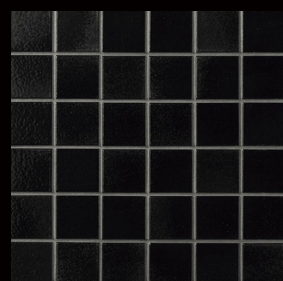

IM-50P1/BYA-6
Black Flat